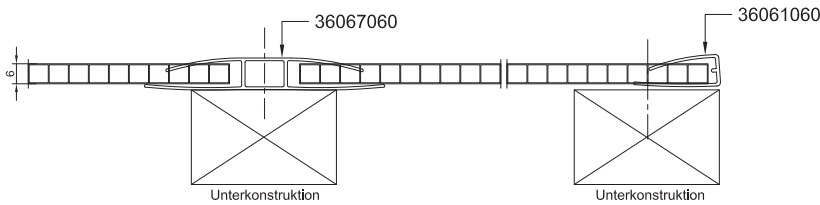

RT-Thermolight
RT-Thermolight

RT-Roof Lights
RT-Dachlichtbänder

Windows
Fenster

Do it yourself
Do it yourself

Polycarbonate installation systems

- light weight translucent polycarbonate profiles
- applicable for Multi Wall Sheets from 6 to 16mm thickness

Polycarbonate H-connection profile for MWS

- Polycarbonate H-connection profile 36067060 for 6mm MWS
- Polycarbonate H-connection profile 36107060 for 8 and 10mm MWS
- Polycarbonate H-connection profile 36167060 for 16mm MWS

Polycarbonate U-profiles for MWS

- Polycarbonate U-profile 36061060 for 6mm MWS
- Polycarbonate U-profile 36101060 for 8 and 10mm MWS
- Polycarbonate U-profile 36161060 for 16mm MWS

All installation advice, application requirements and additional technical information can be viewed in our technical manuals and installation manuals.