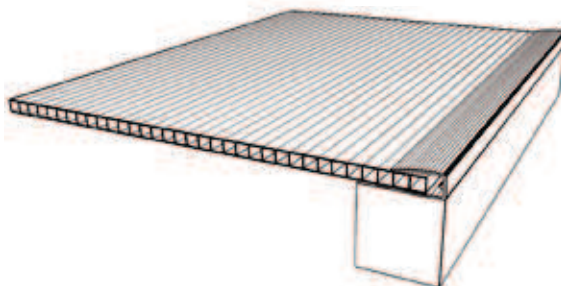

Polycarbonate U-profiles for MWS

- Polycarbonate U-profile 36061060 for 6mm MWS
- Polycarbonate U-profile 36101060 for 8 and 10mm MWS
- Polycarbonate U-profile 36161060 for 16mm MWS