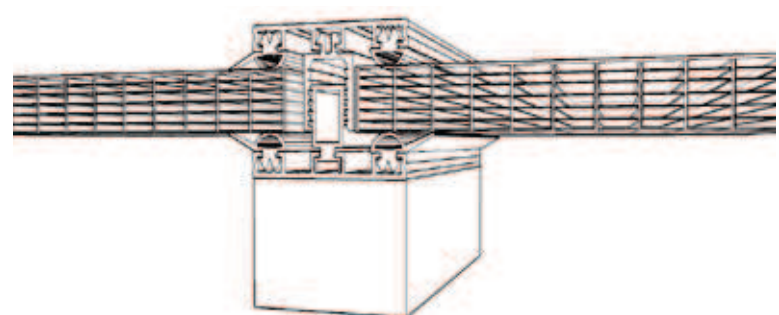

MULTI WALL SHEETS

Multi Wall Sheets

PC adapter

Gaskets

Thermo-Vario System

- thermal separation of aluminium profiles
- Adapter with tooth blade system for MWS from 10 to 50mm thickness
- easy installation by pressing on adapter, no additional screwing

Width in 50/60/80 mm

System Thermo-Vario for 16mm MWS

Aluminium profile 460060 with gaskets 902904, aluminium adapter 470316 and PC adapter 360061

System Thermo-Vario for 40mm MWS

Aluminium profile 460080 with gaskets 902904, aluminium adapter 470260 and 470332, additionally PC adapter 360061