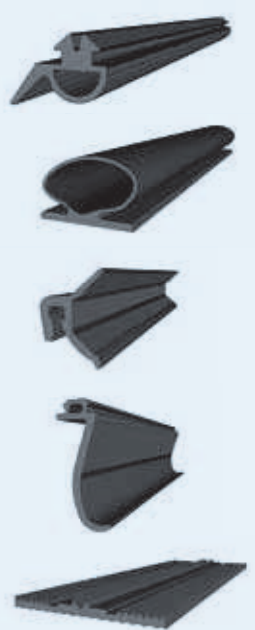

MULTI WALL SHEETS

Multi Wall Sheets

PC adapter

Gaskets

Thermo-Vario System

- thermal separation of aluminium profiles
- Adapter with tooth blade system for MWS from 10 to 50mm thickness
- easy installation by pressing on adapter, no additional screwing

Width in 50/60/80 mm

System Thermo-Vario for 16mm MWS

Aluminium profile 460060 with gaskets 902904, aluminium adapter 470316 and PC adapter 360061

System Thermo-Vario for 40mm MWS

Aluminium profile 460080 with gaskets 902904, aluminium adapter 470260 and 470332, additionally PC adapter 360061