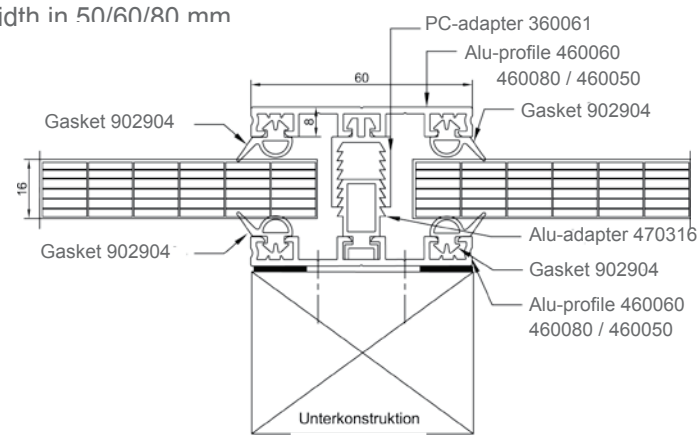

MULTI WALL SHEETS

Multi Wall Sheets

PC adapter

Gaskets

Thermo-Vario System

- thermal separation of aluminium profiles
- Adapter with tooth blade system for MWS from 10 to 50mm thickness
- easy installation by pressing on adapter, no additional screwing

Width in 50/60/80 mm

System Thermo-Vario for 16mm MWS

Aluminium profile 460060 with gaskets 902904, aluminium adapter 470316 and PC adapter 360061

System Thermo-Vario for 40mm MWS

Aluminium profile 460080 with gaskets 902904, aluminium adapter 470260 and 470332, additionally PC adapter 360061